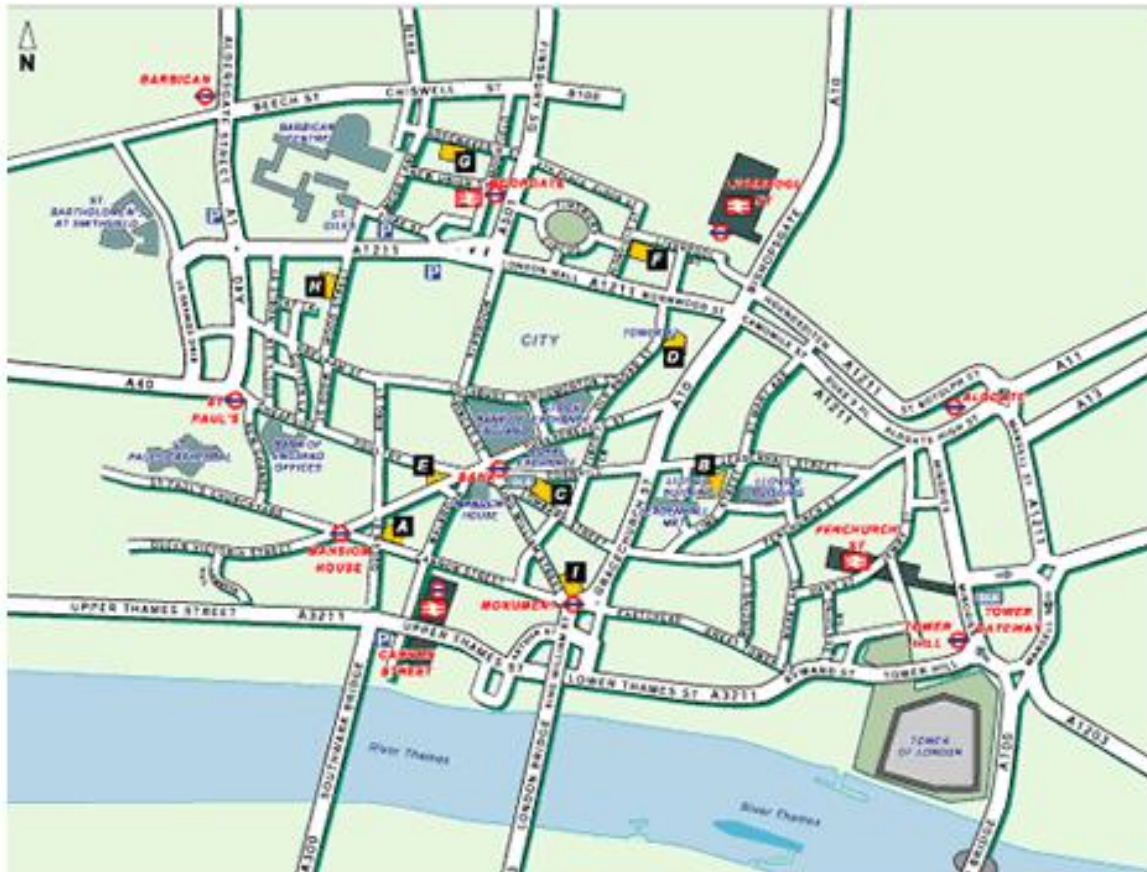

Tel: +44 (0) 207 868 5277

London Lombard Street

68 Lombard Street
London EC3V 9LJ
United Kingdom

Closest tube stations:

BANK (Central Line)

and

CANNON STREET (District and Circle lines)

Tel: +44 (0) 207 868 5277

By Road:

- Follow A13 into City of London
- At Aldgate roundabout follow Leadenhall Street onto Cornhill
- At Bank junction turn left into Lombard Street, Center is 100 metres on left hand side.

By Air:

FROM HEATHROW AIRPORT

- Take the Piccadilly line to Holborn.
- Change onto the Central line and travel east to Bank station.
- take the Heathrow Express to Paddington Station
- Then take the Metropolitan or Circle Line to Liverpool St and change to the Central Line to Bank Station

FROM GATWICK AIRPORT

- Take the Gatwick Express to Victoria.
- Change onto the District line and travel east to Cannon Street.

FROM LONDON CITY AIRPORT

- Take the airport shuttle (every 15 minutes) to Canary Wharf.
- Take the Docklands Light Railway (DLR) to Bank station.